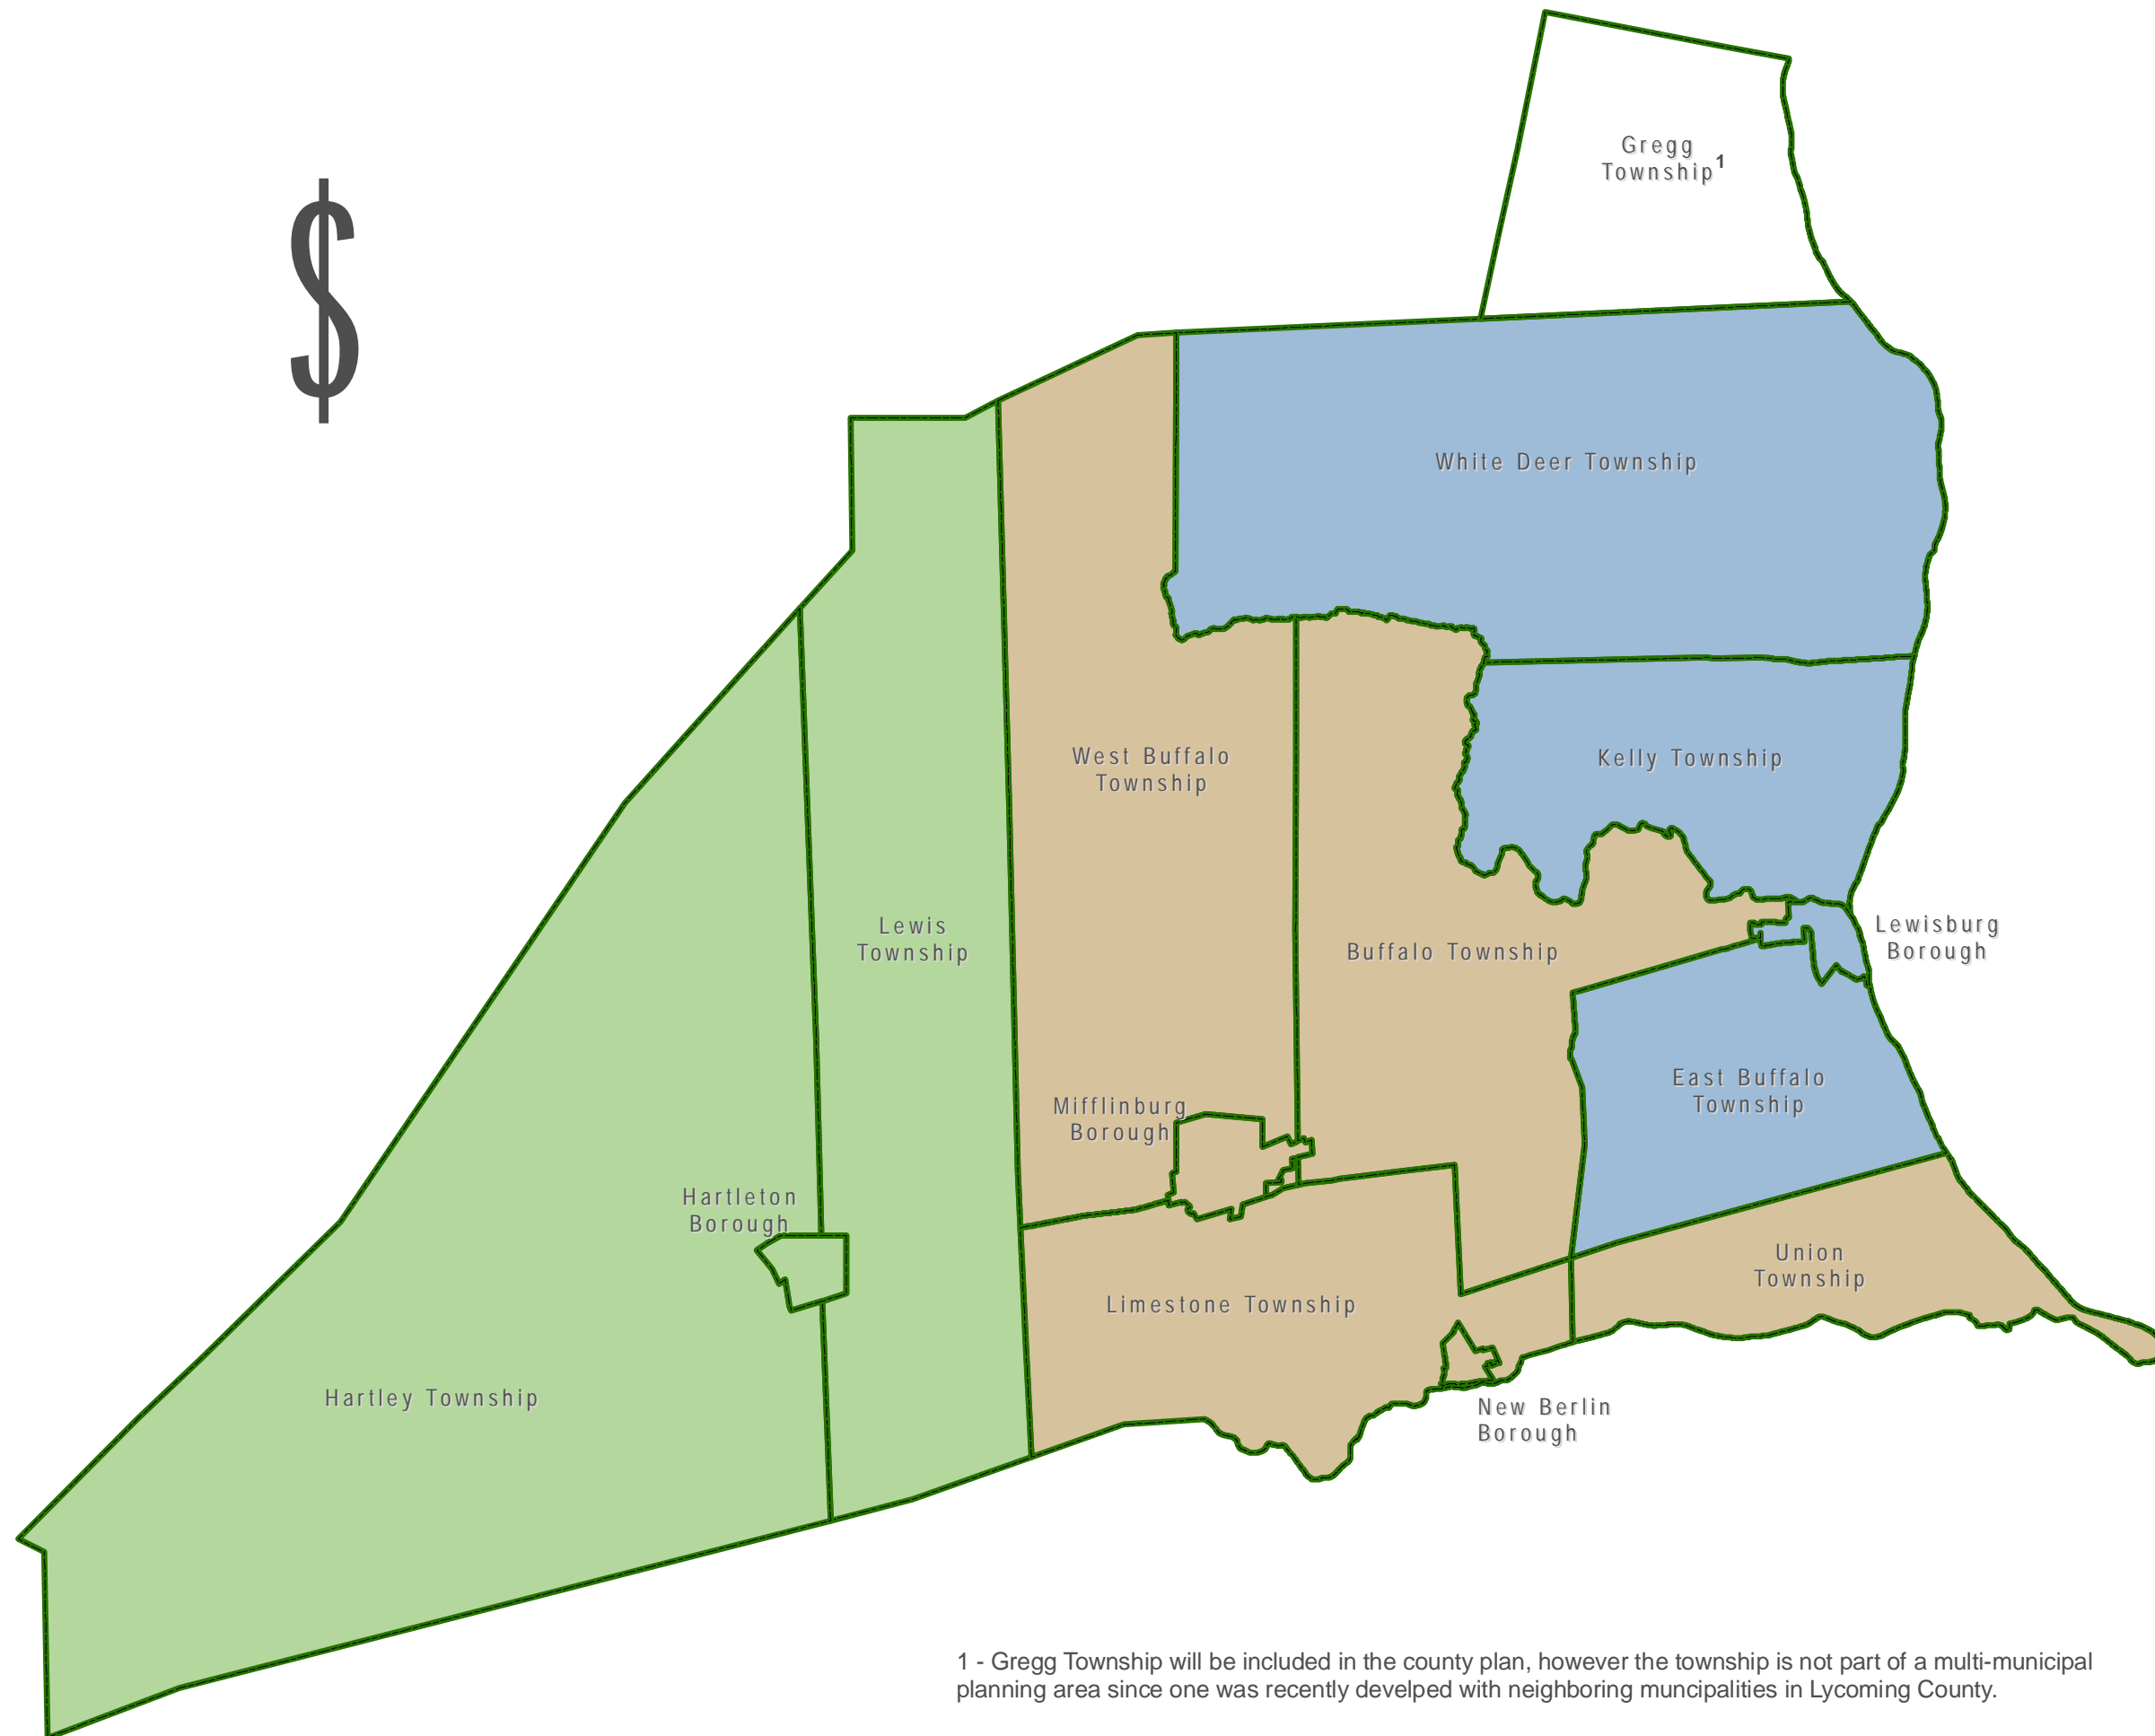

Planning Areas

Union County
Draft October 2007

LEGEND

- Western Planning Area
- Central Planning Area
- Eastern Planning Area

UNION COUNTY
GIS DEPARTMENT

UNION COUNTY, PENNSYLVANIA Comprehensive Plan

Data Source: This map was developed using Union County GIS Data. Data is in Pennsylvania State Plane Coordinates, NAD 83.

1 - Gregg Township will be included in the county plan, however the township is not part of a multi-municipal planning area since one was recently developed with neighboring municipalities in Lycoming County.